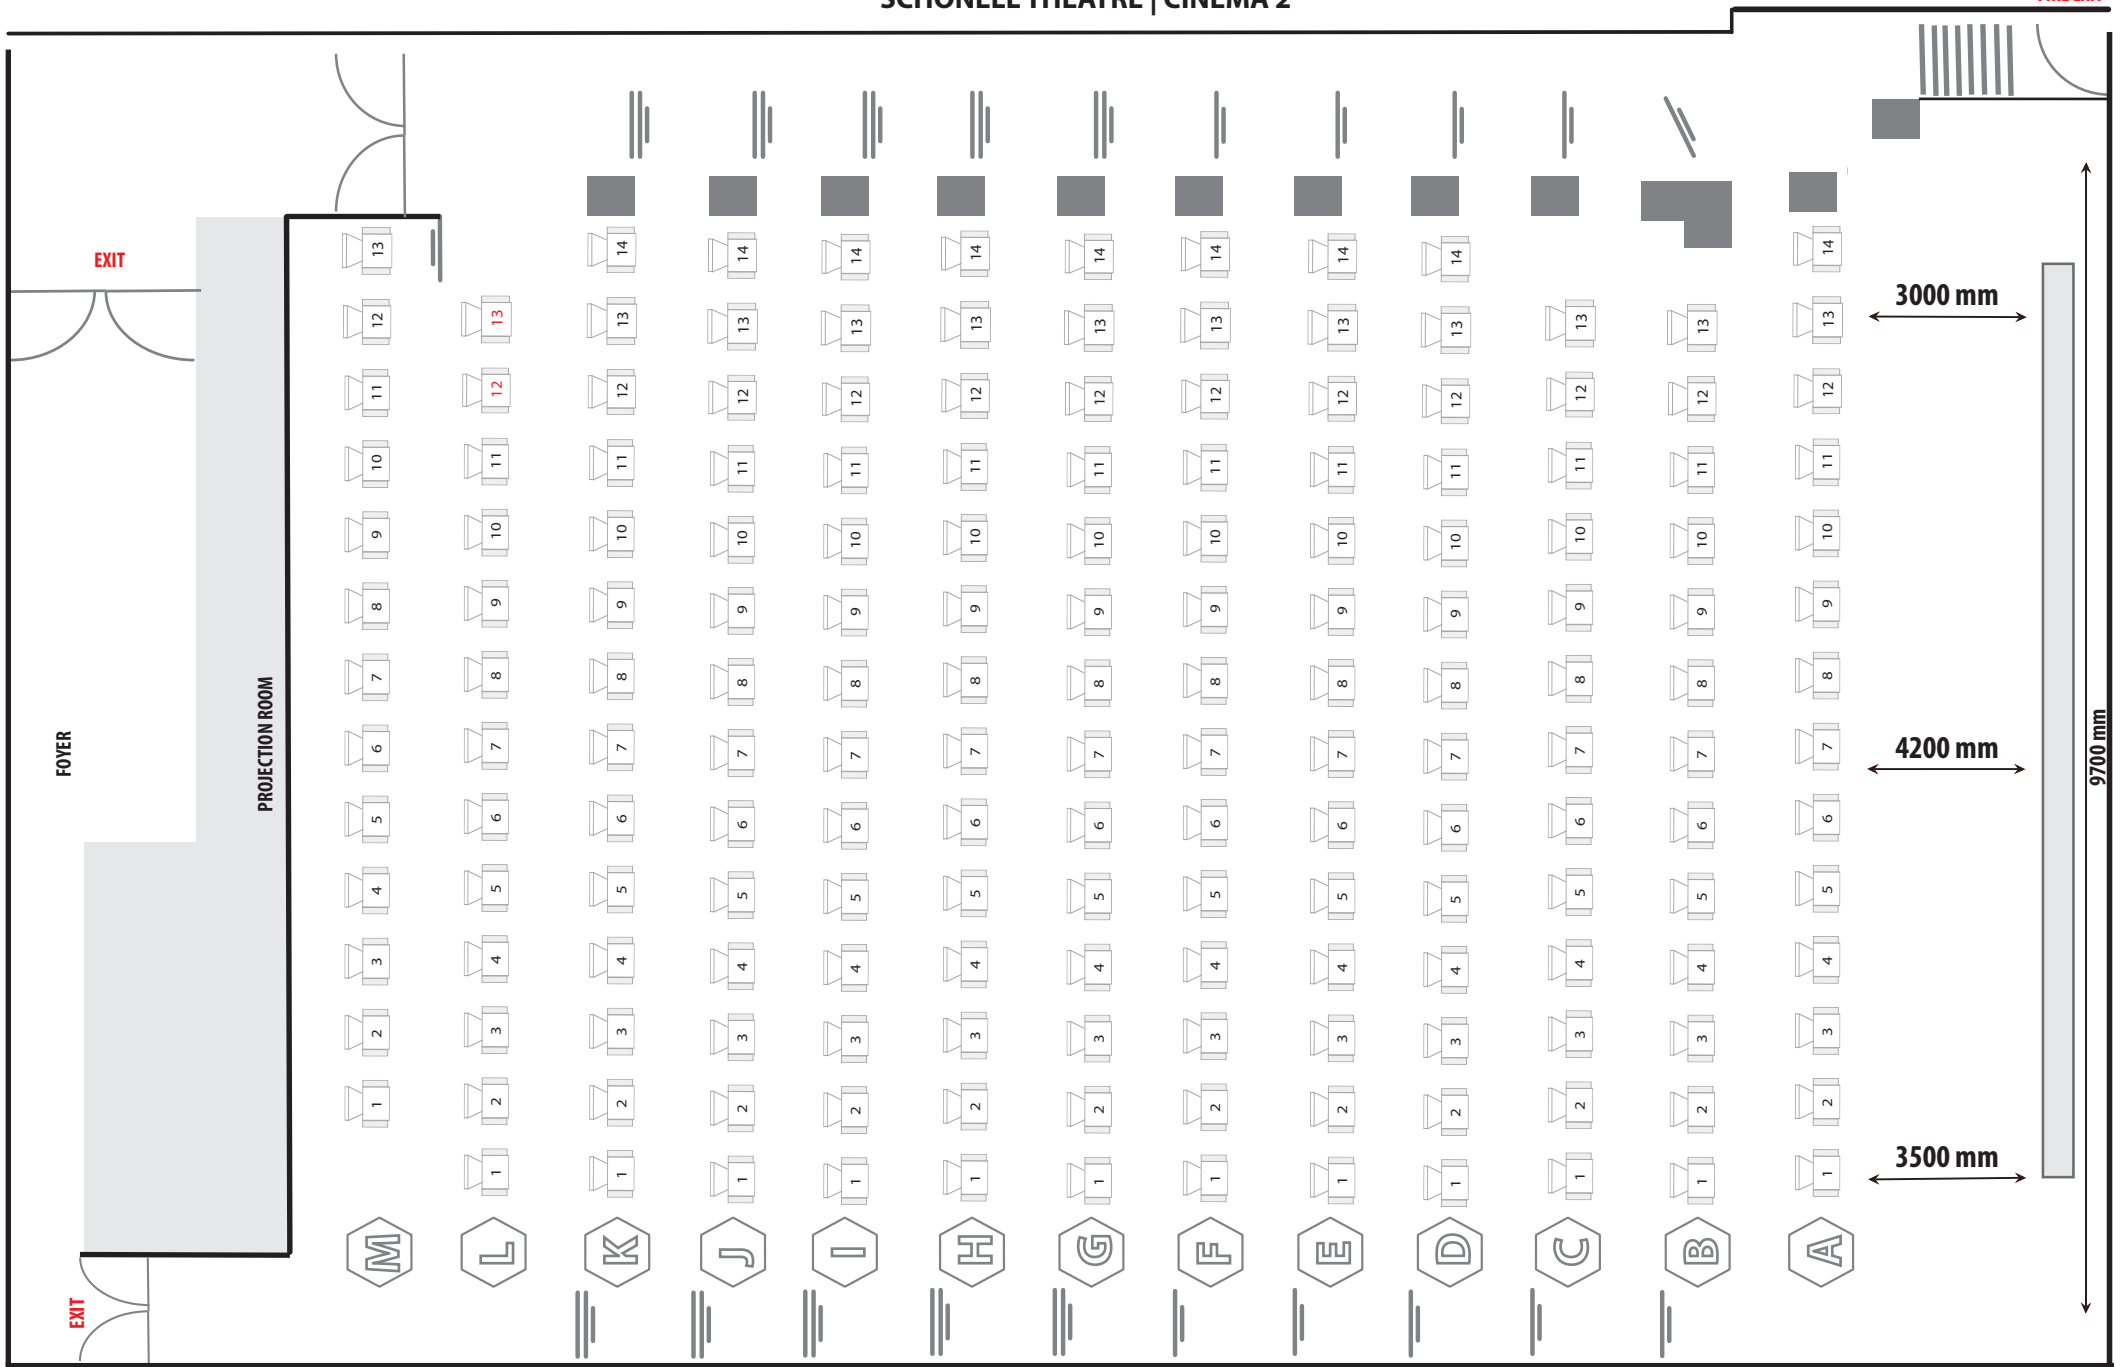

SCHONELL THEATRE | CINEMA 2

FIRE EXIT

- One Step
- Two Step
- Column
- Exit
- Capacity 175
- Cinema screen
3.7m H x 7m W
- ROW L
Removable seats
12 & 13 | Wheelchair
- ROWS C-M
Stadium seating
- ROWS A-B
Reclining seats on flat