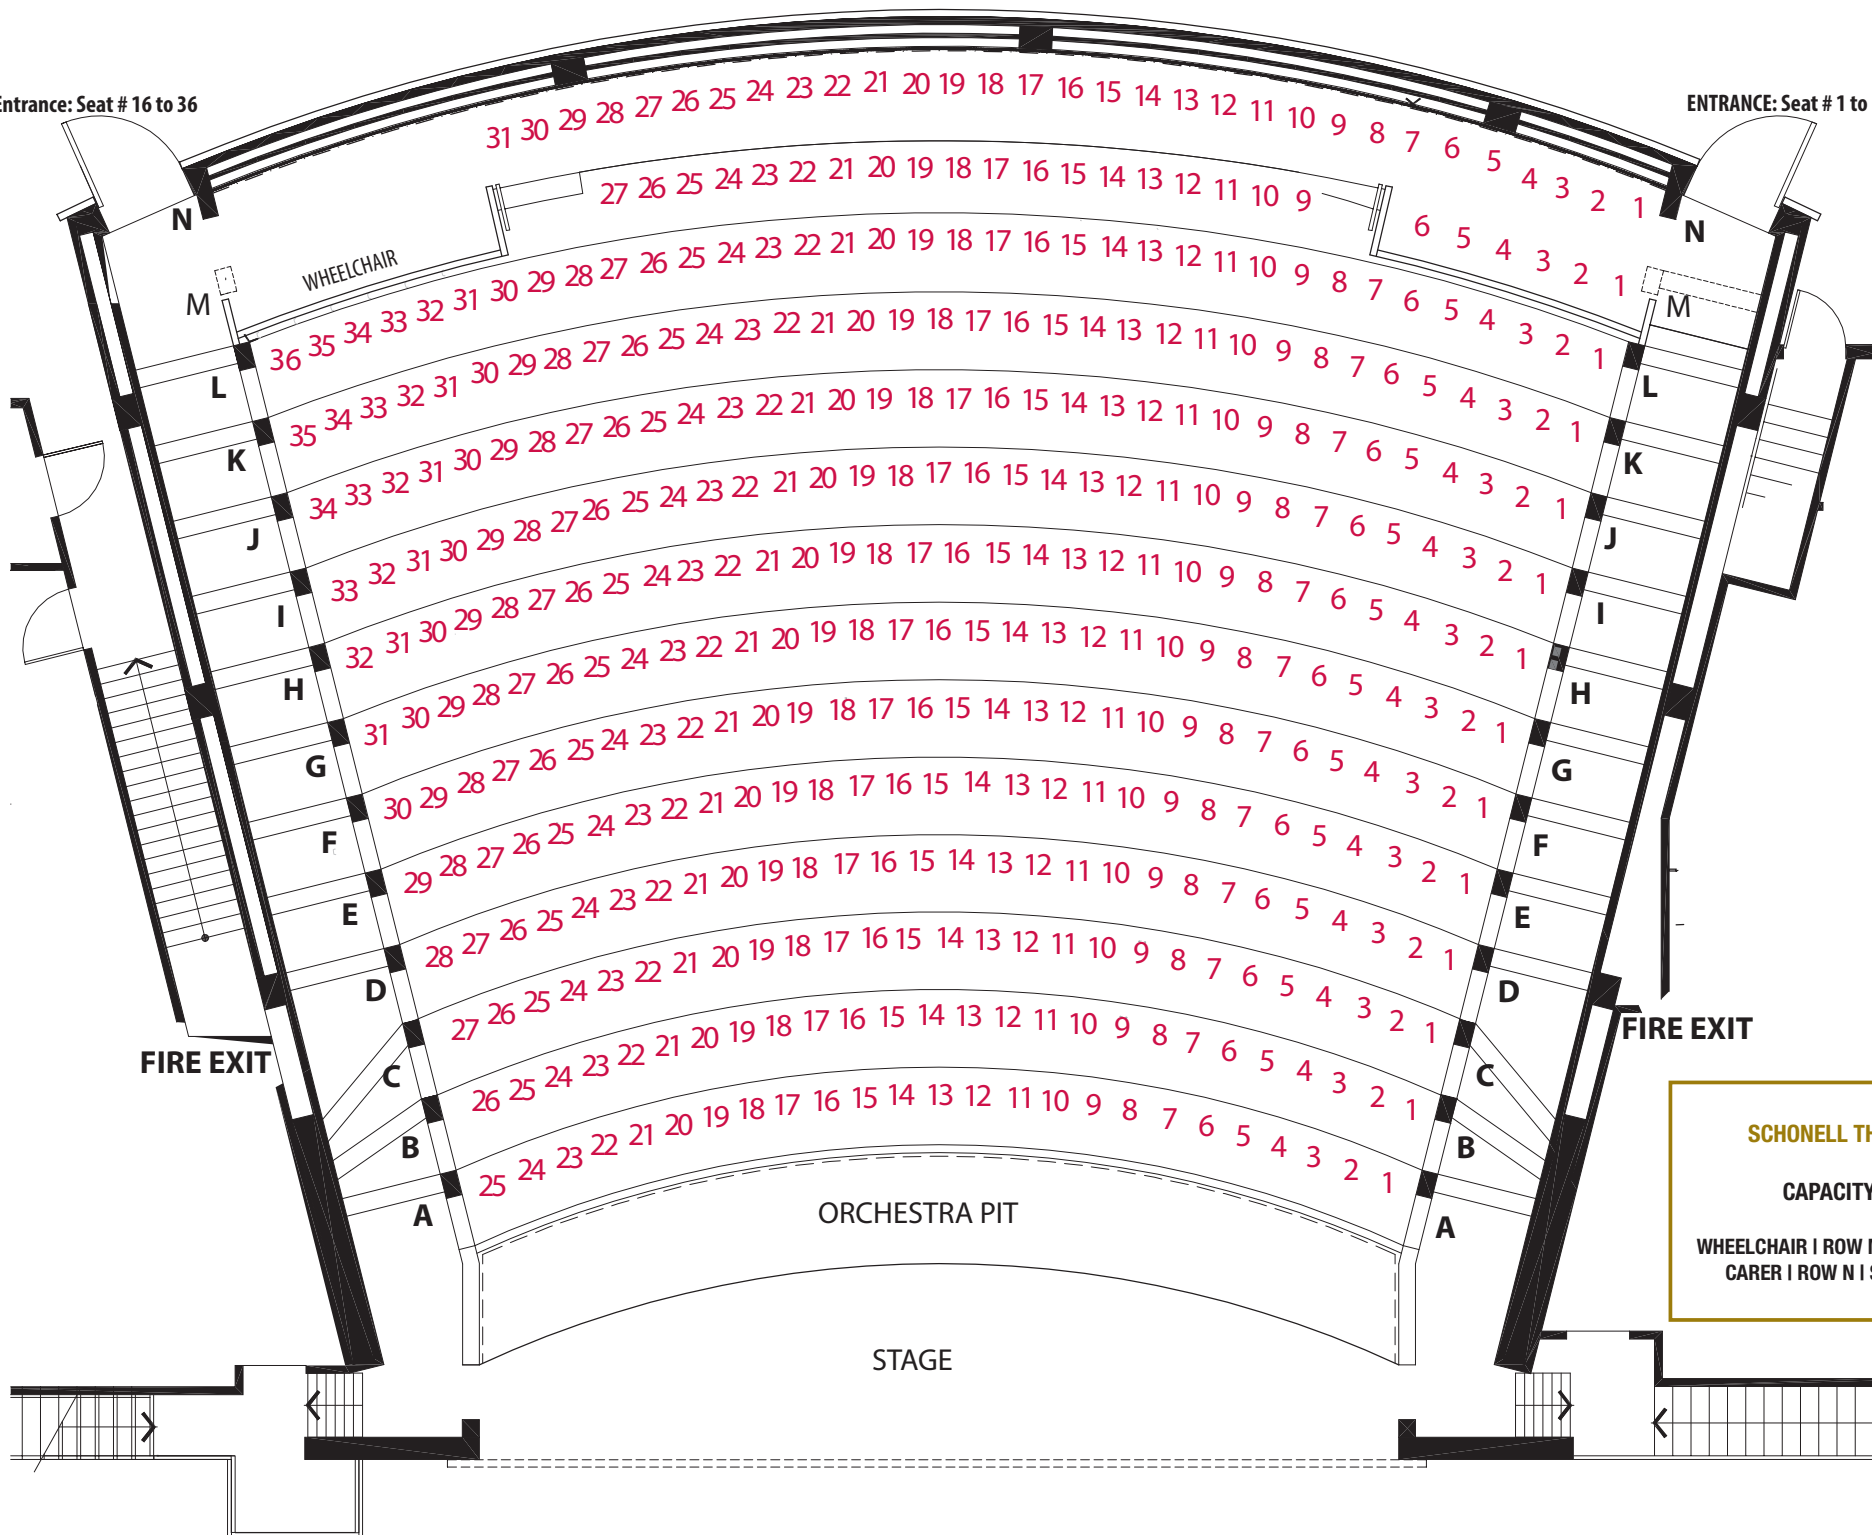

Entrance: Seat # 16 to 36

ENTRANCE: Seat # 1 to 15

SCHONELL THEATRE 1
CAPACITY: 422
WHEELCHAIR | ROW M | SPACE FOR 4
CARER | ROW N | SPACE FOR 4